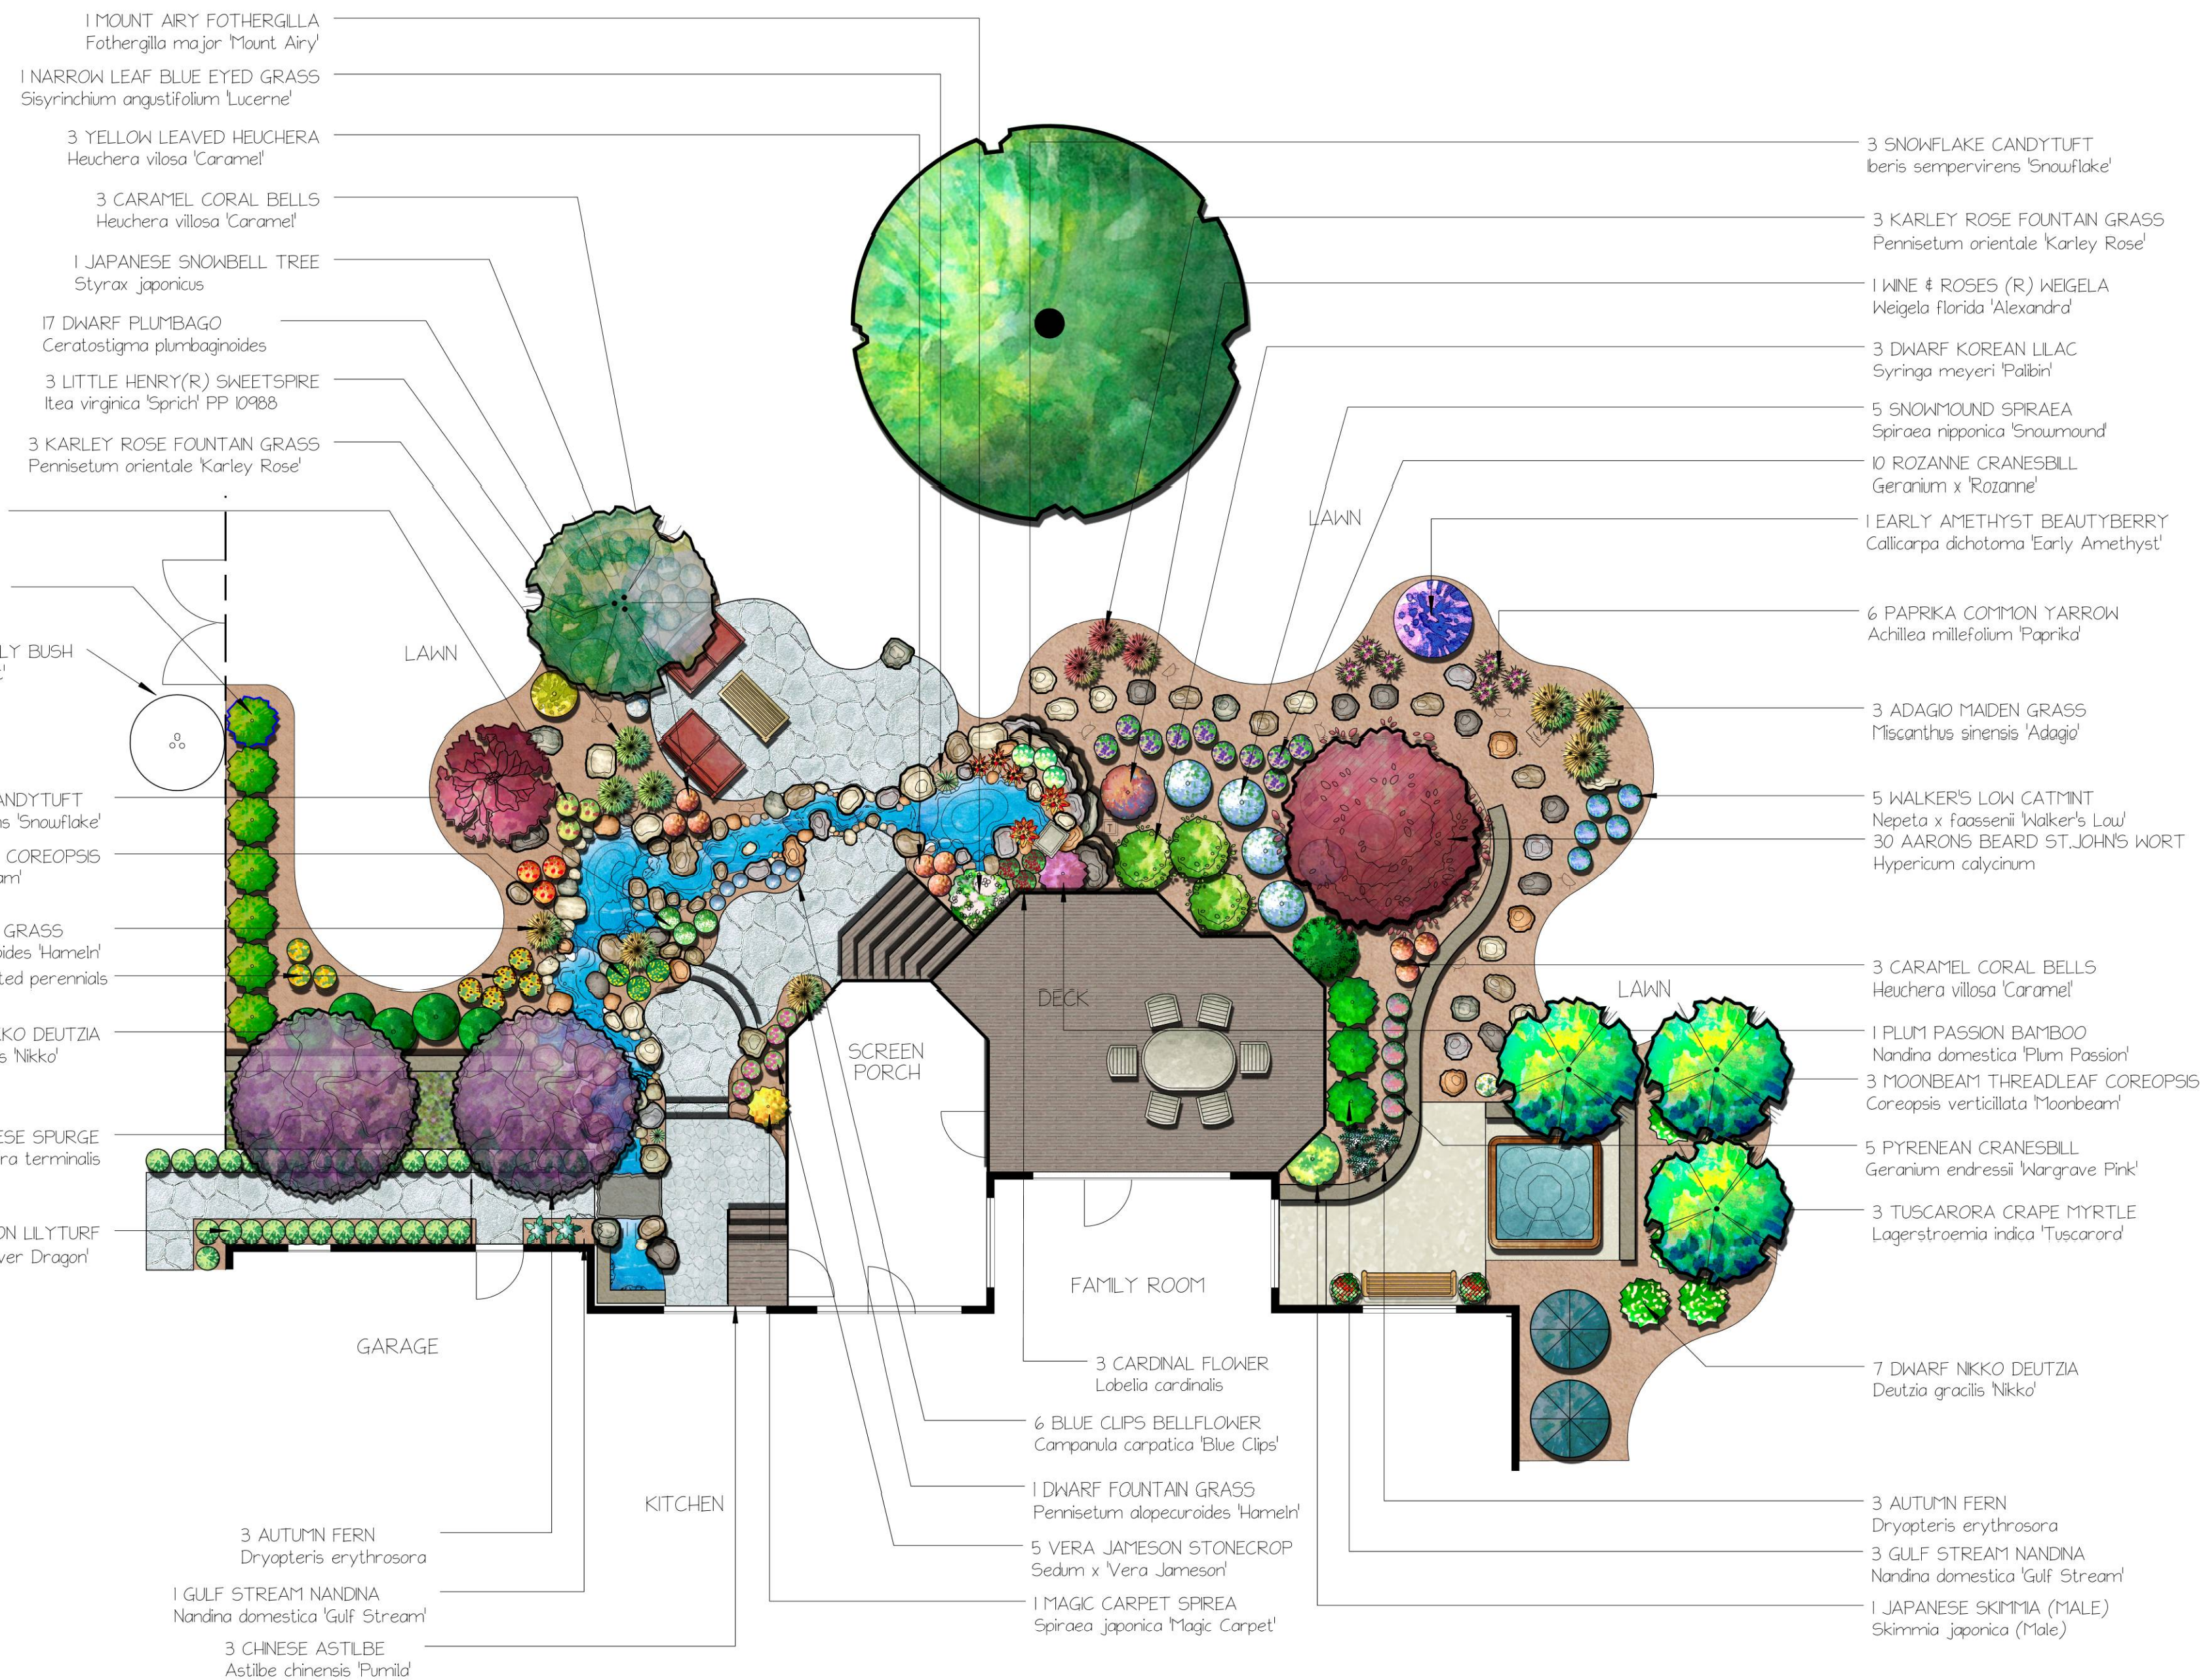

HYATTSTOWN RESIDENCE Landscape Plan

LIGHTING LEGEND:

-  Accent Light (Vista fixture GR-2218, qty. 13)
-  In-ground Light (Vista fixture GW-5273, qty. 16)
-  Transformer (Vista MT-900DT, qty. 1)

WAGESTER DESIGN GROUP
Landscape Architecture

| No. | Date | Revision |
|-----|---------|----------------------------|
| 2 | 12.3.08 | Revised per water feature |
| 1 | 8.14.08 | Added corner water feature |

Client :
Hyattstown Res.

Address :
Dickerson, MD 20842

Scale : 1/8" = 1'-0"

Plan No :

Designer : KEW
Editor : KEW
Date : July 2008